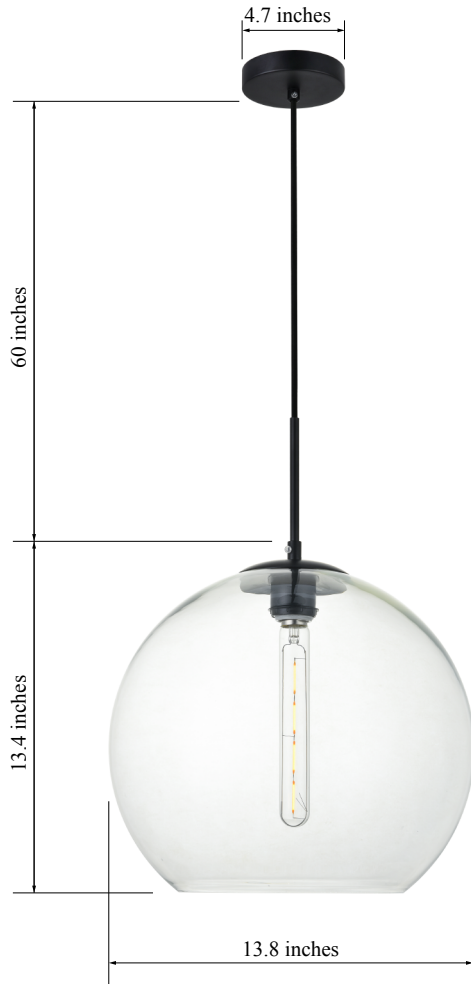

PRODUCT SPECIFICATION SHEET

BAXTER COLLECTION

Baxter 1-Light Pendant lamp Clear Glass

Black
Item No:LD2216BK

Brass
Item No:LD2216BR

Chrome
Item No:LD2216C

Available Finishes

Dimensions

Canopy Size(in)	D4.7"H1"
Chain/Rod Length	60"
Length	N/A
Width	13.8"
Height	13.4"
Maximum Height	73.4"

Specifications

Finish	3 Finishes
Material	Iron / Glass
Glass Color	Clear
Type	Pendant lamp
Hanging Device	Cord
Voltage	110-125V
Dimmable	Yes
Warranty	1 Year Limited
Shipment Type	Small Parcel

Bulb / Socket

Socket Type	E26
Number of Lights	1
Wattage/Bulb	40W
Included	No

Installation

Indoor/Outdoor	Indoor
Dry/Wet/Damp	Dry
Weight	4.3 LBS
Wire Length	60"
Safety Rating	ETL Listed